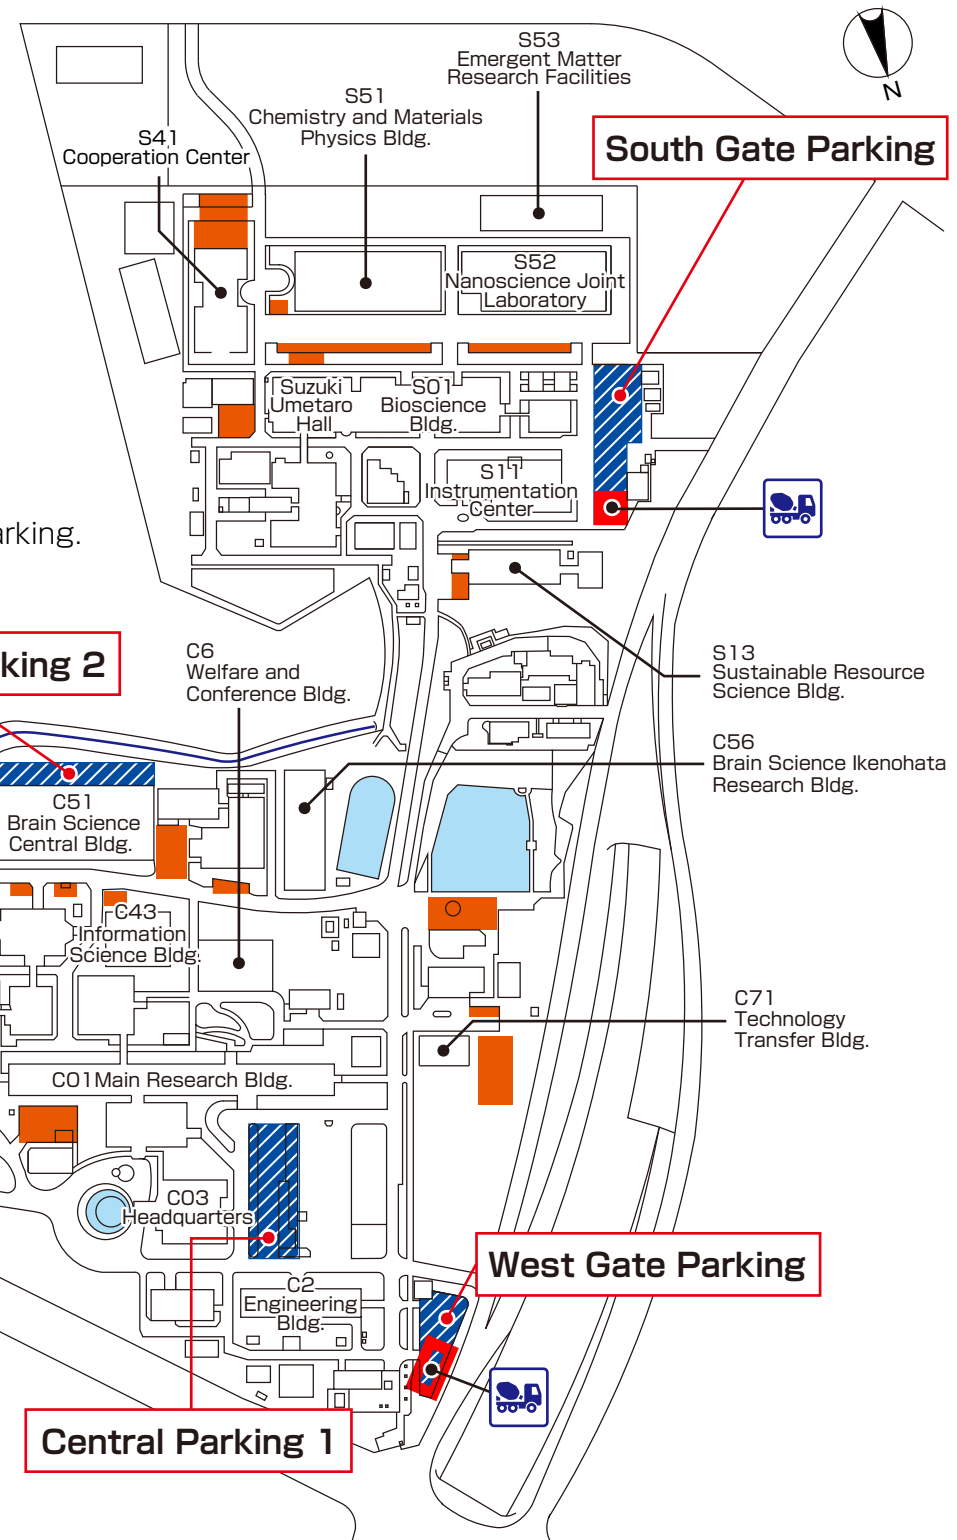

## ■ Parking for RIKEN employees

Parking spaces for employees whose section/laboratories are located nearby. In principle, visitors may not use these parking spaces except for delivery vehicles that will be stopped for less than 30 minutes.

Note: There is a parking areas for visitors who participate in experiments at the Laboratory for Language Development at the south side of the Information Science Building.

## 🚚 Parking for construction related vehicles

Vehicles that are not directly related to on-going construction, such as trucks which have delivered materials for construction projects, must park in the parking areas for visitors.

South Gate Parking

East Area Parking 1

Central Parking 2

East Area Parking 2

West Gate Parking

Central Parking 1